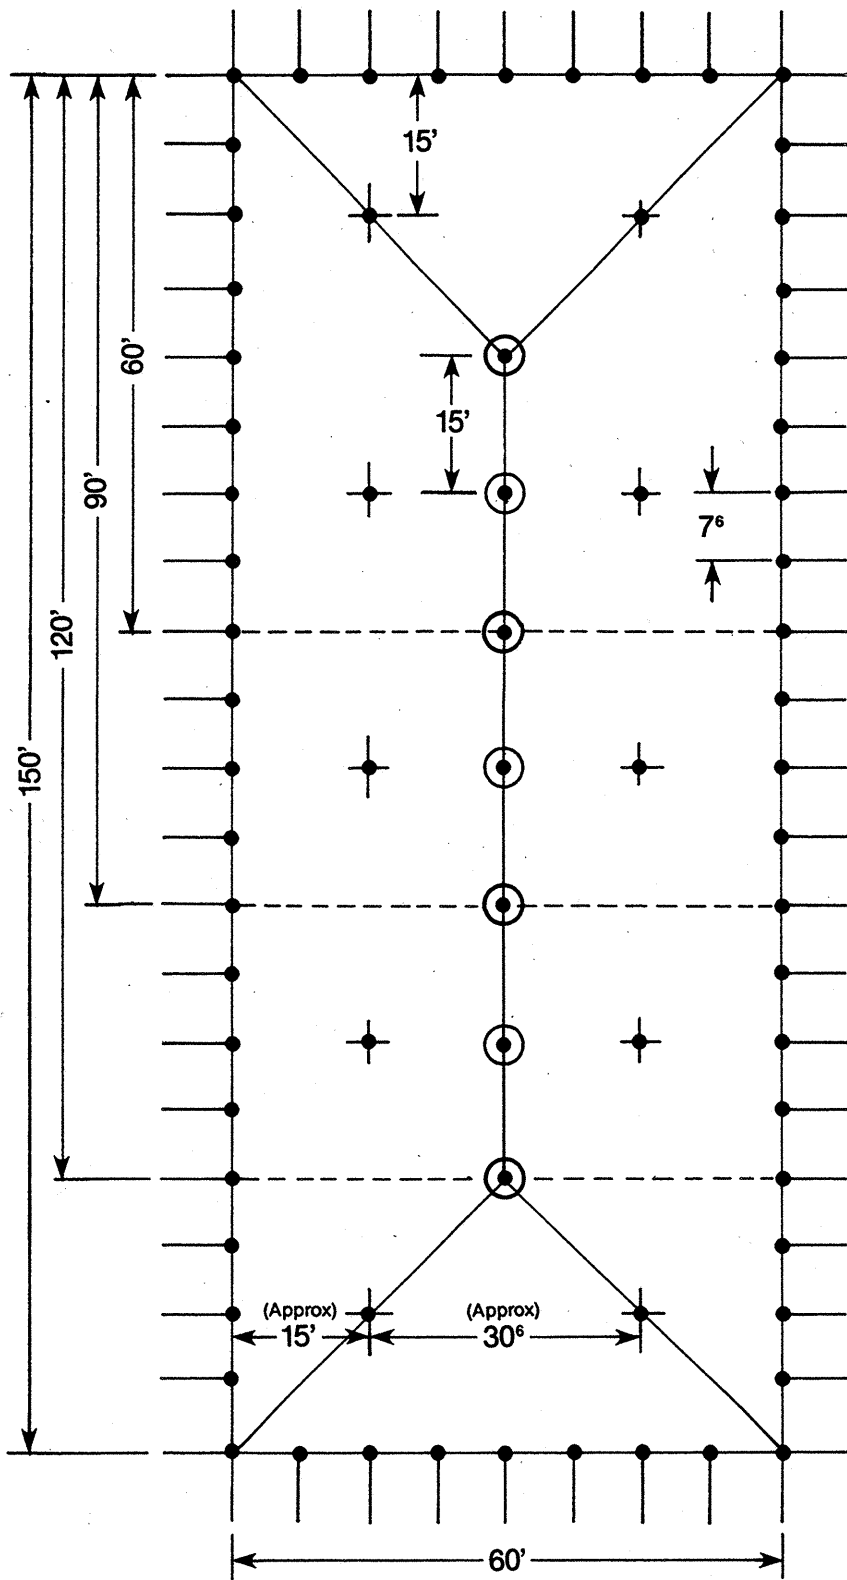

Armbruster
MANUFACTURING COMPANY

Tents make sense.

8600 old route 66 south
springfield, illinois 62707

60' WIDE

60x60

- 1 - 22' Center pole
- 4 - 15' Quarter poles
- 32 - 7' Side poles
- 36 - Stakes

60x90

- 3 - 22' Center poles
- 6 - 15' Quarter poles
- 40 - 7' Side poles
- 44 - Stakes

60x120

- 5 - 22' Center poles
- 8 - 15' Quarter poles
- 48 - 7' Side poles
- 52 - Stakes

60x150

- 7 - 22' Center poles
- 10 - 15' Quarter poles
- 52 - 7' Side poles
- 56 - Stakes

PHONE: (217) 483-2463
FAX: (217) 483-3162

ARMBRUSTER
ESTABLISHED 1875
TENT MAKER
1-800-637-4326

ARMBRUSTER POLE TENT®

⊙ Not needed when tents end on dotted lines. ⊕ Quarter Poles