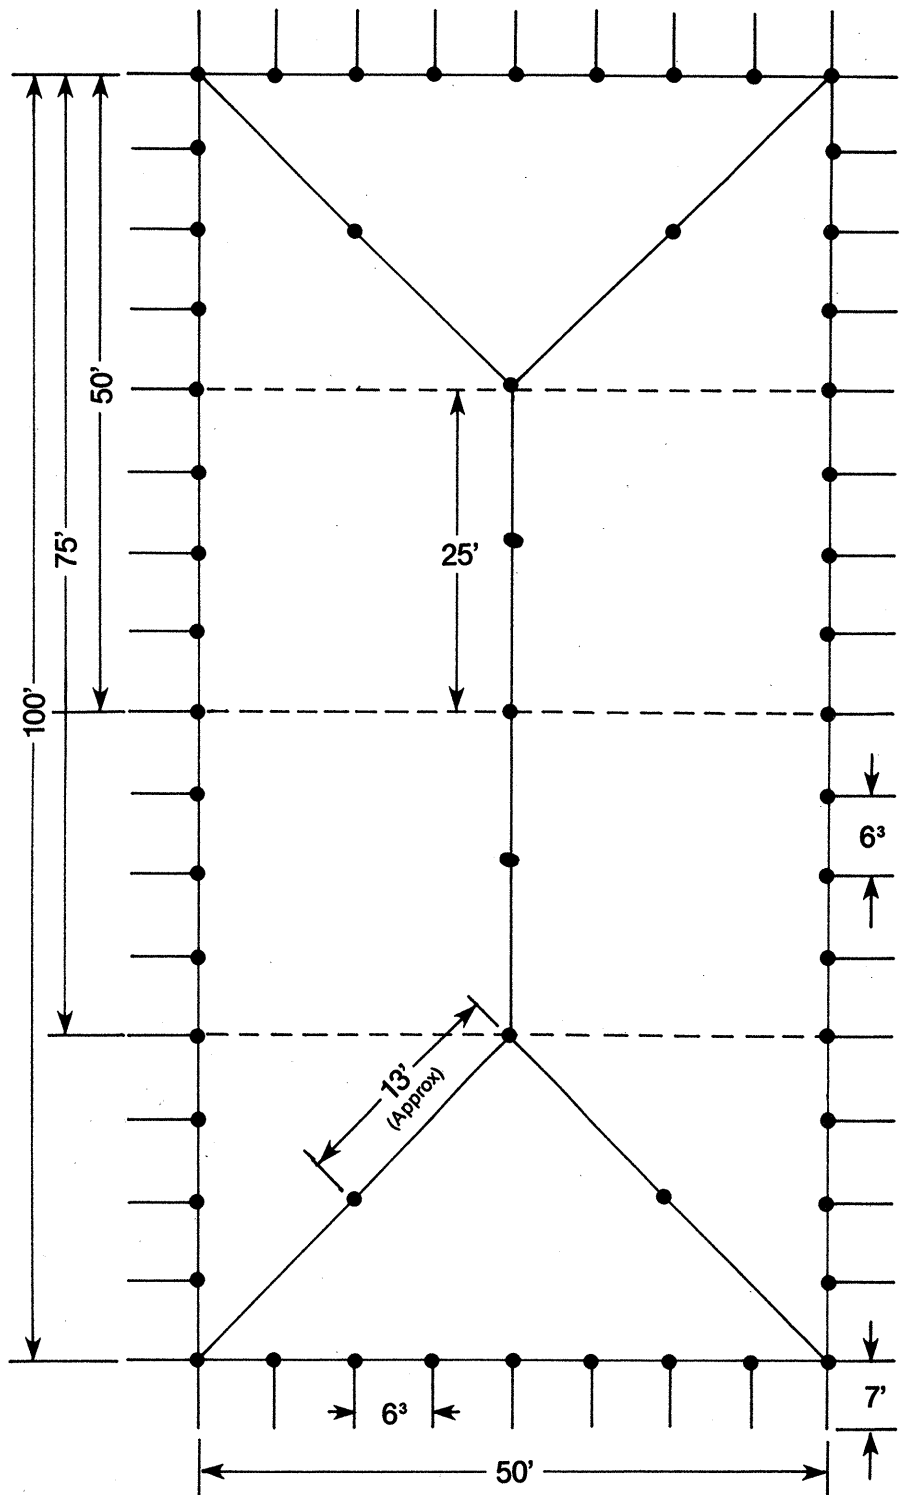

**Armbruster**  
MANUFACTURING COMPANY  
Tents make sense.

8600 old route 66 south  
springfield, illinois 62707  
800-483-4326 • 217/483-2463

**50' WIDE**

**50x50**

- 1 - 20' Center pole
- 4 - 14' Quarter poles
- 32 - 7' Side poles
- 36 - Steel stakes

**50x75**

- 3 - 20' Center poles
- 4 - 14' Quarter poles
- 40 - 7' Side poles
- 44 - Steel stakes

**50x100**

- 5 - 20' Center poles
- 4 - 14' Quarter poles
- 48 - 7' Side poles
- 52 - Steel stakes

**ARMBRUSTER POLE TENT®**