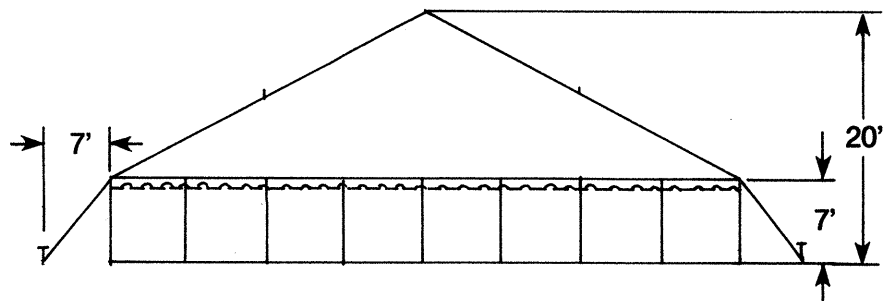

**Armbruster**  
MANUFACTURING COMPANY  
Tents make sense.

8600 old route 66 south  
springfield, illinois 62707  
800-483-4326 • 217/483-2463

**50' WIDE**

**50x50**

- 1 - 20' Center pole
- 4 - 14' Quarter poles
- 32 - 7' Side poles
- 36 - Steel stakes

**50x75**

- 3 - 20' Center poles
- 4 - 14' Quarter poles
- 40 - 7' Side poles
- 44 - Steel stakes

**50x100**

- 5 - 20' Center poles
- 4 - 14' Quarter poles
- 48 - 7' Side poles
- 52 - Steel stakes

**ARMBRUSTER POLE TENT®**