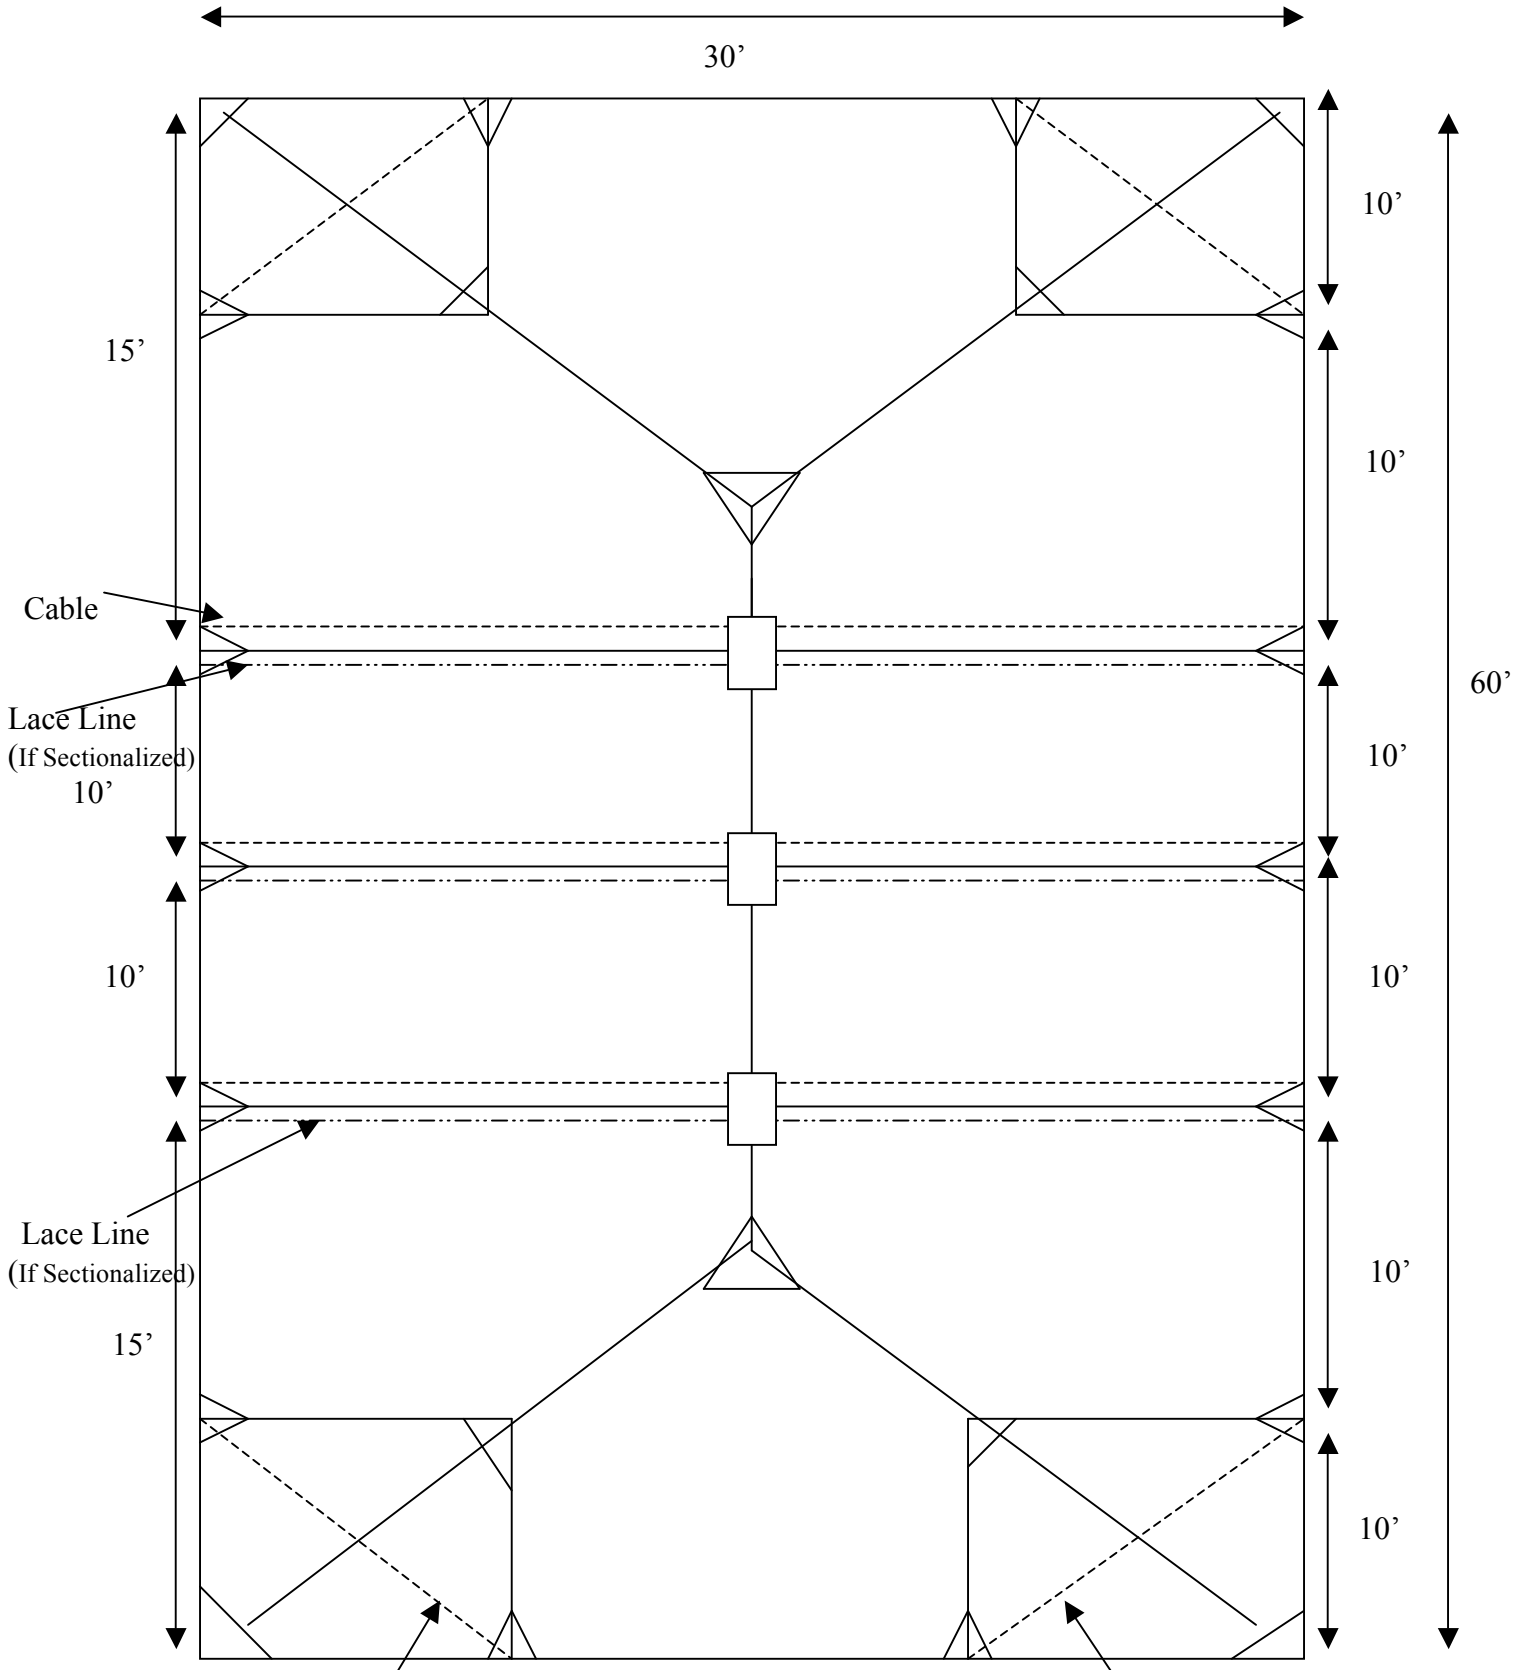

# 30'x60' Celebration

 Corner Assembly

 3-Way Hub

 Ridge Rafter

 Side Assembly

 HBA

NOT TO SCALE