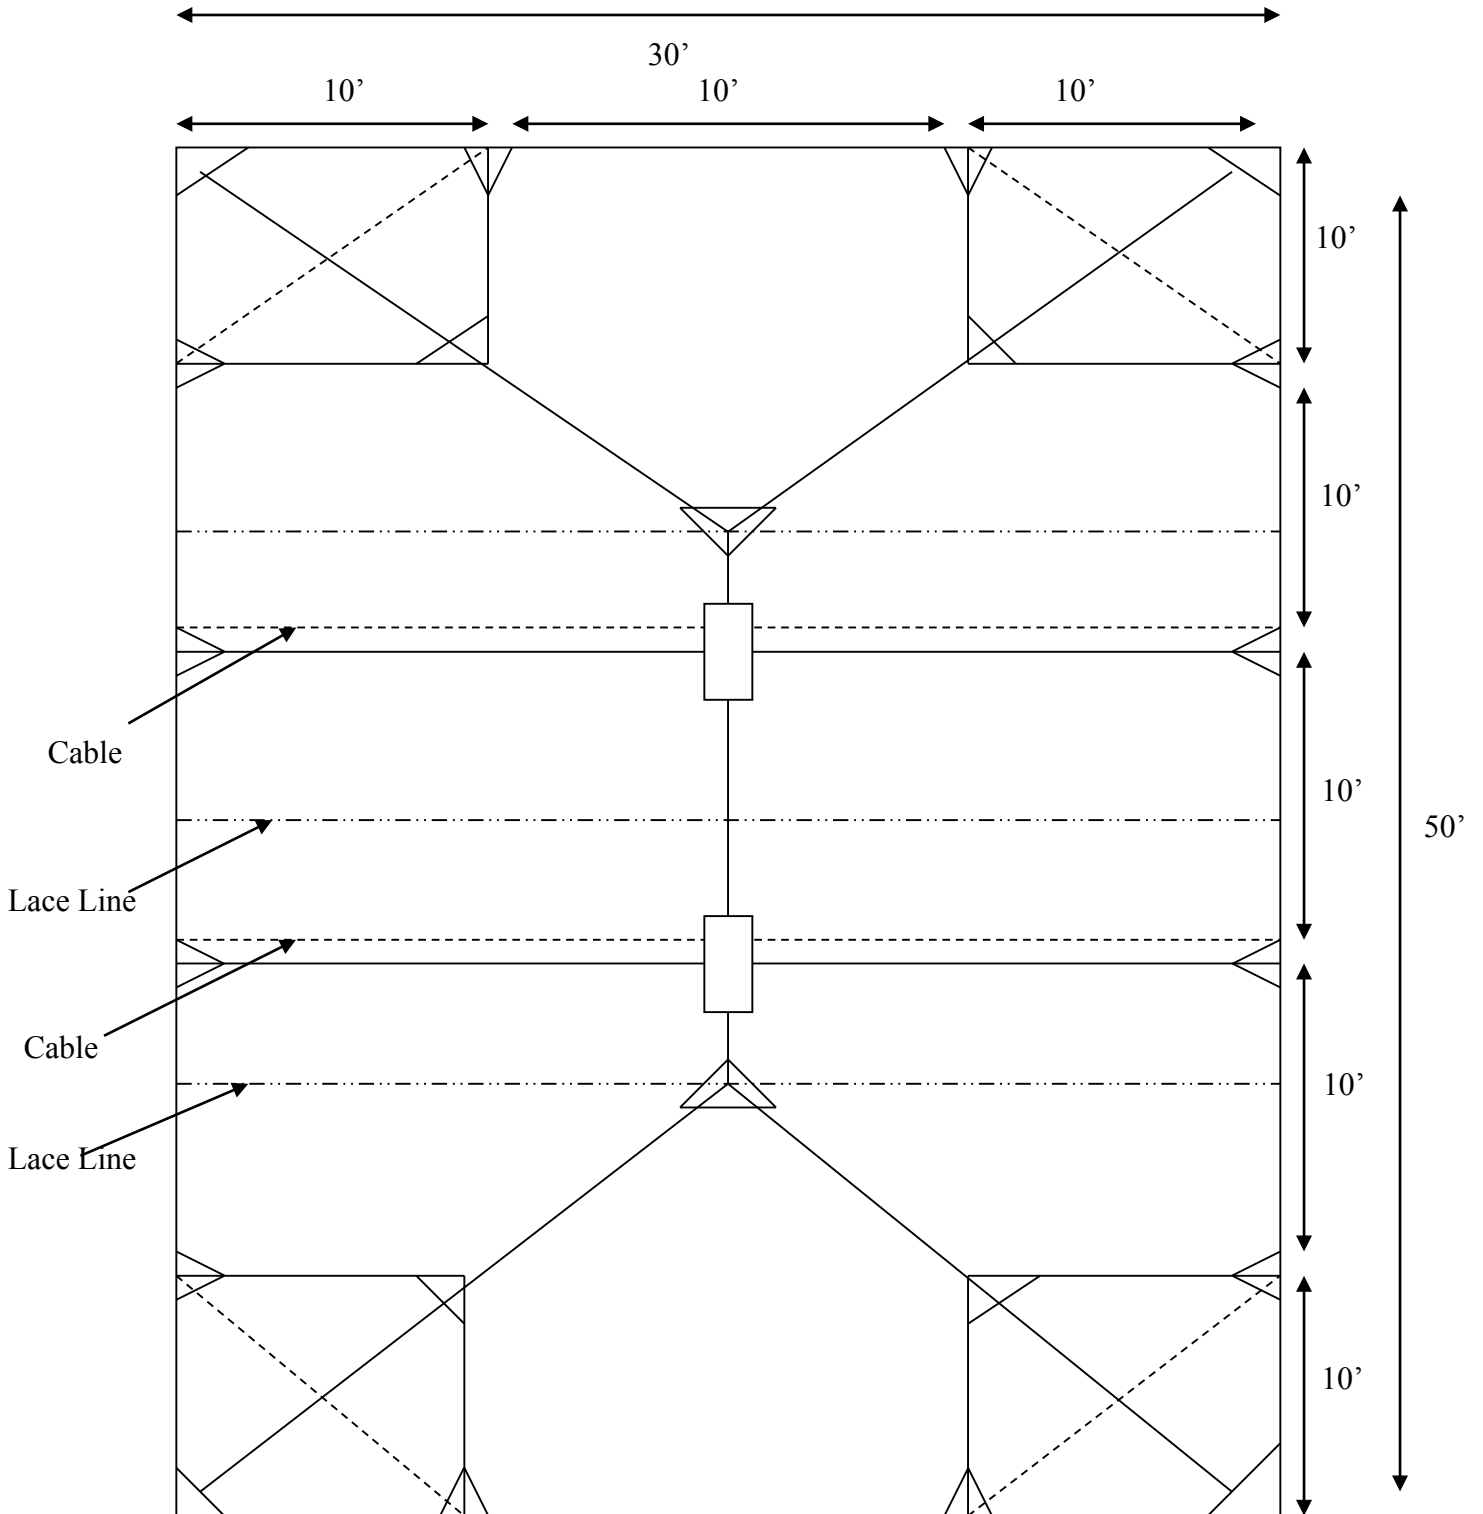

30x50 Celebration

-  Corner Assembly
-  3-Way Hub
-  Ridge Rafter
-  Side Assembly
-  HBA

NOT TO SCALE