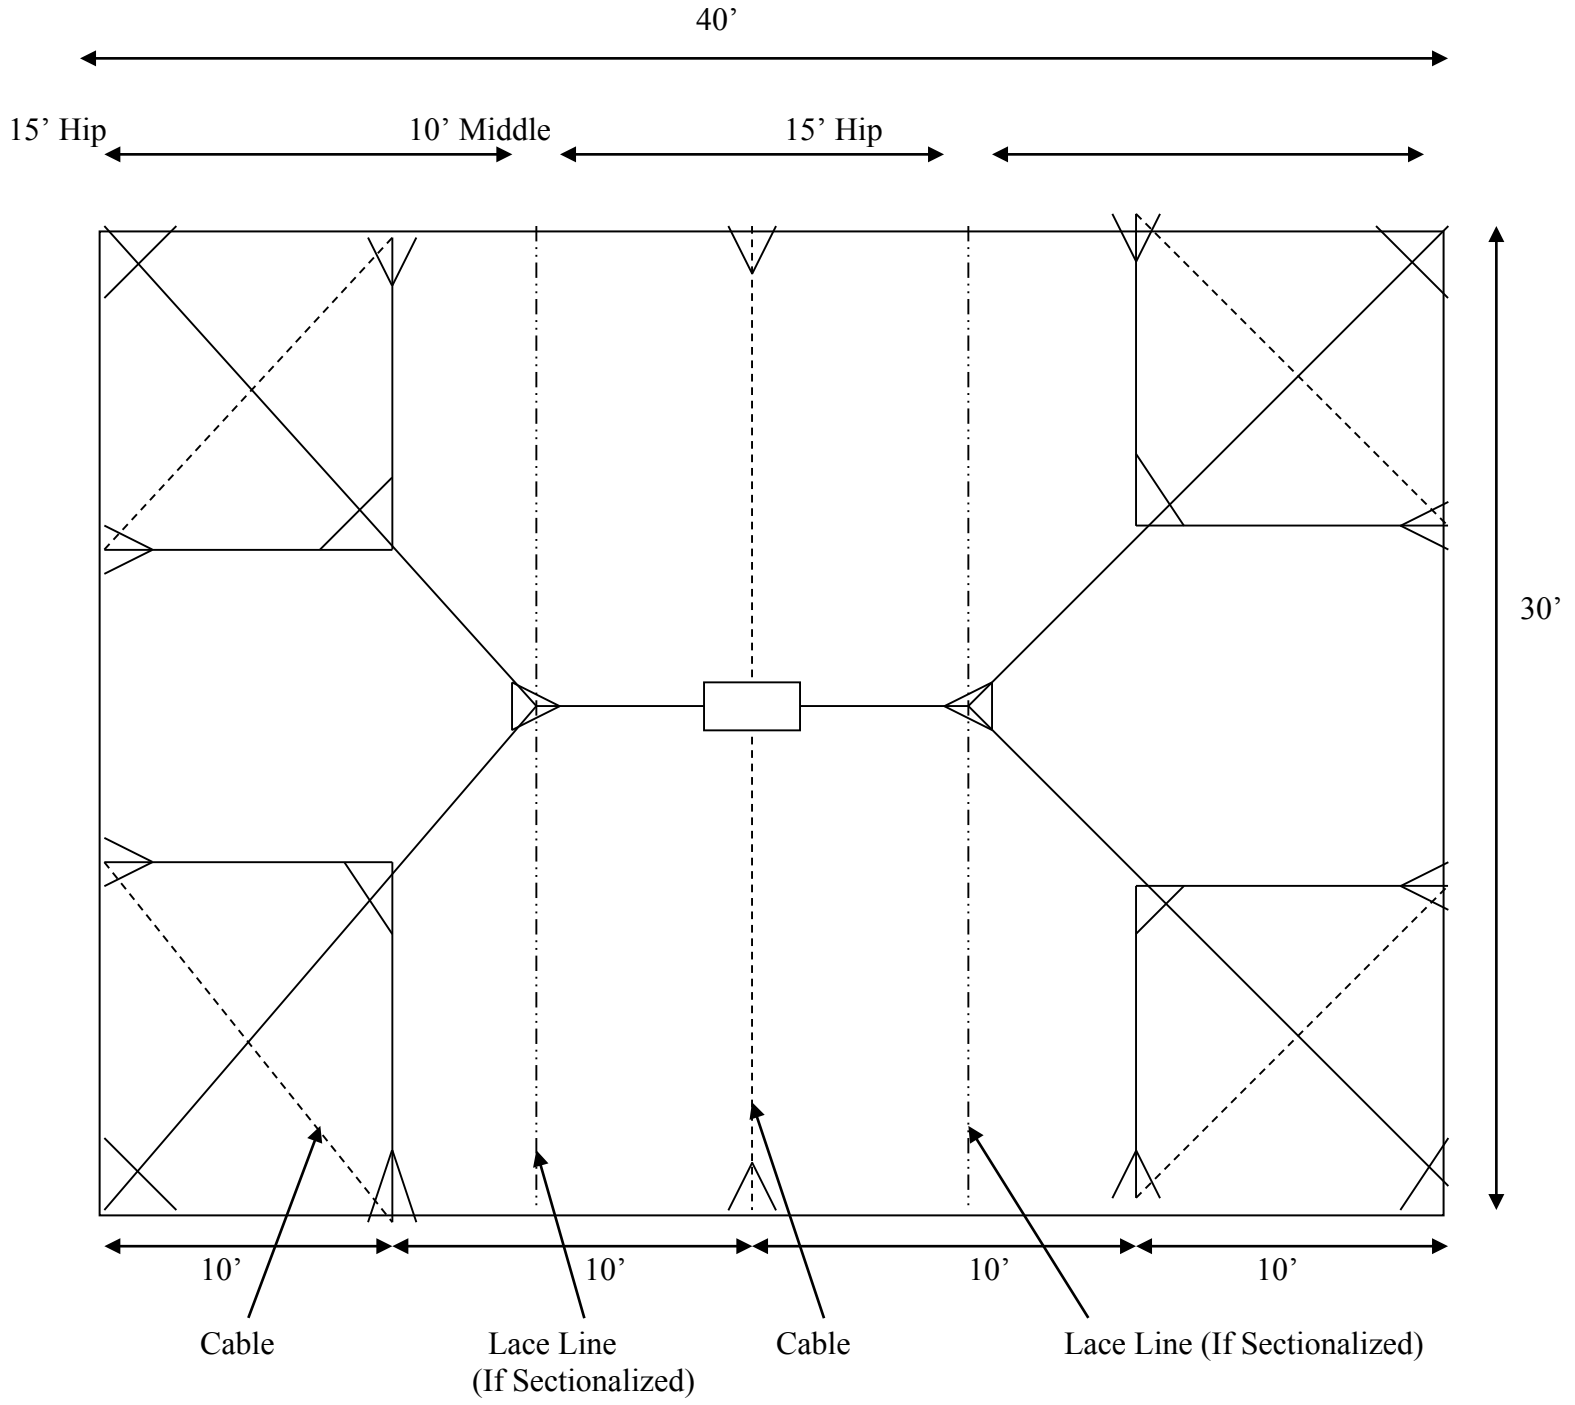

30'x40' Celebration

-  Corner Assembly
-  Ridge Rafter
-  Side Assembly
-  3-Way Hub

NOT TO SCALE